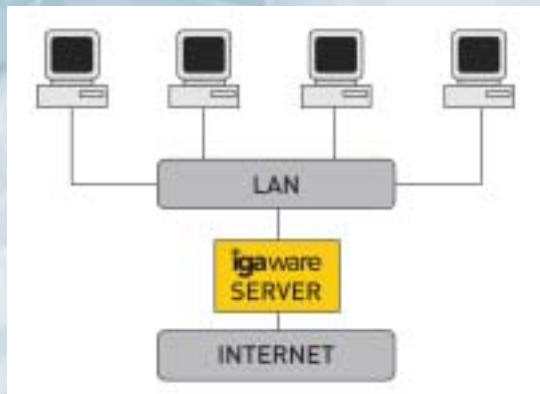

Support – assistance when you need it

These tasks are undertaken remotely and delivered automatically.

Installation

The OSYS Igaware Service is delivered on a server installed at your offices.

The OSYS Igaware Service is highly flexible and can be configured to deliver all of your network security and services or to simply protect existing mail, terminal and file servers, the choice is yours. Services are administered through a user-friendly web interface putting you in full control of your network and users.